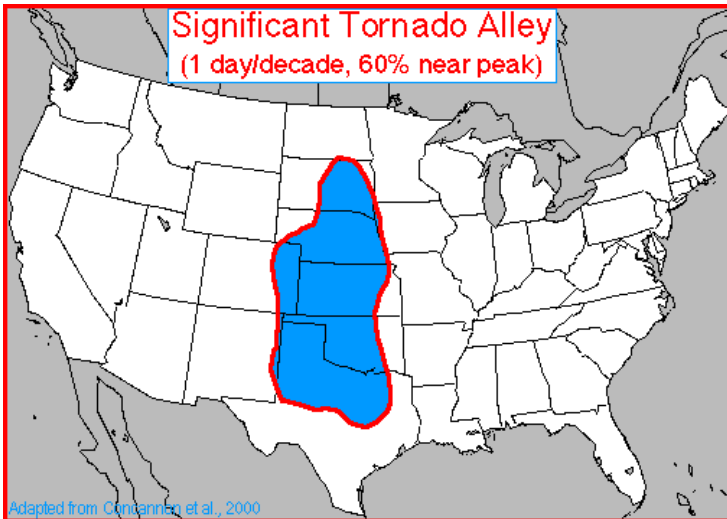

Why tornadoes?

On June 1, 2011, when I was in preschool, a tornado hit West Springfield.

That day, we stayed safe in our basement. Others weren't so lucky.

We gave a donation of toys to a family who lost everything.

Ever since then, I've read books and watched videos of tornadoes.

Photo: WWLP – Channel 22

Question

How does a tornado move things?

Background: What is a tornado?

A tornado is severe windstorm. It has a big spinning funnel. It reaches from a big cloud in the sky all the way to the ground.

What I knew

Photo: ncdc.noaa.gov

- Tornadoes form when hot and cold air meet.
- They have a stronger wind than just a snow storm.
- Tornadoes don't usually happen in Massachusetts.
- They happen in Tornado Alley: Texas, Oklahoma, Nebraska, Kansas, South Dakota